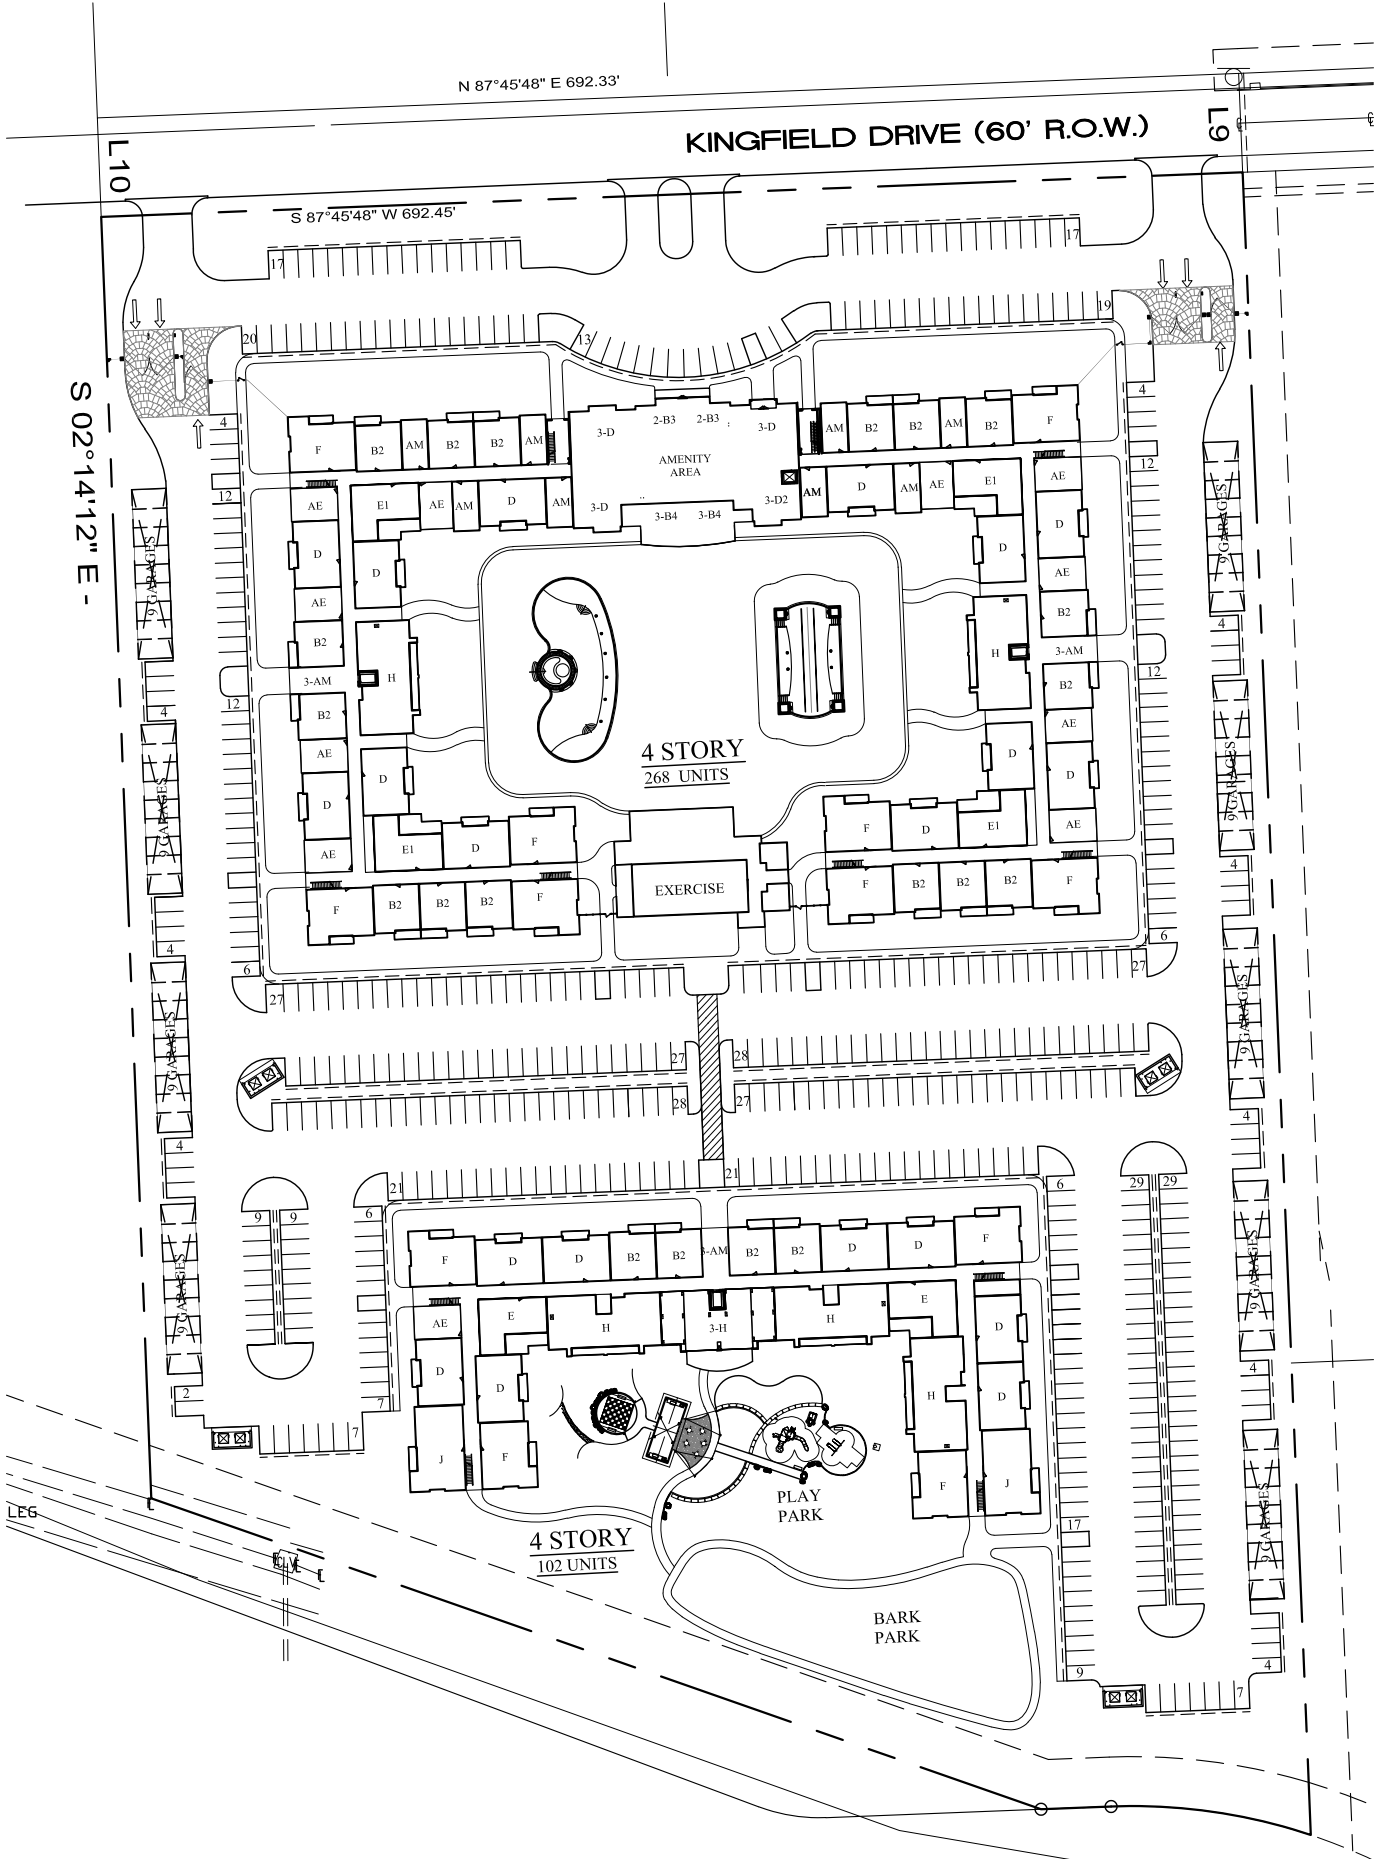

N 87°45'48" E 692.33'

KINGFIELD DRIVE (60' R.O.W.)

S 87°45'48" W 692.45'

L110

S 02°14'12" E -

4 STORY
268 UNITS

EXERCISE

PLAY PARK

BARK PARK

4 STORY
102 UNITS

SITE PLAN-30
2020.02.13

HIGHWAY 6 &
W LITTLE YORK
LOFTS